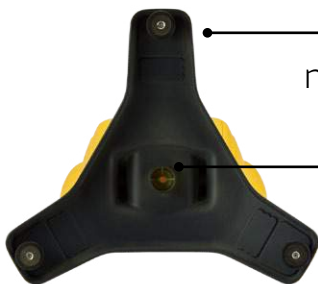

Portable Worklight Range

GALAXY PRO

Powered by Rechargeable

- 3500**
Lumens
- 15m**
Beam Distance
- 2** Light Modes
- Max Run Time**
8 Hours

- Rechargeable Li-ion worklight
- 3500 lumens (HIGH) - 1750 lumens (LOW)
- Runtime: 4 hours (HIGH) - 8 hours (LOW)
- Battery: 7.4V 13.2 Ah Lithium-ion
- Storage on the reverse for mains charger

Optional magnetic feet

Tripod mount

+ Optional extras:
Magnetic feet
Vehicle charger
1.7m Tripod

Specifications

Light Output	3500 1750 Lumens
Light Beam	15m Flood beam
Battery	7.4V 13.2 Ah Lithium-ion
Charge Time	8hrs
Dimensions	(L) 310 (W) 350 (D) 285mm
Power Modes	High and Low
Runtime	Runtime full 4hrs, low 8hrs
Product Weight (kg)	1.52kg including charger
Weather Resistance	Designed to meet IP54
Part No.	NSGALAXYPRO
Part No. Tripod	SPTRIPOD1.7

Galaxy Pro

Change the angle to suit your need

Magnetic feet (optional)

Fold down handle

Storage for mains charger

High visibility stickers for feet

Product	Part No.	Dimensions
1.7m Tripod	SPTRIPOD1.7	(L)660 (Dia.)150mm
Magnetic Feet	SPGALAXYPROMAG	(H) 7mm (Dia.) 30mm

+ Optional extras:
1.7m Tripod
Magnetic feet