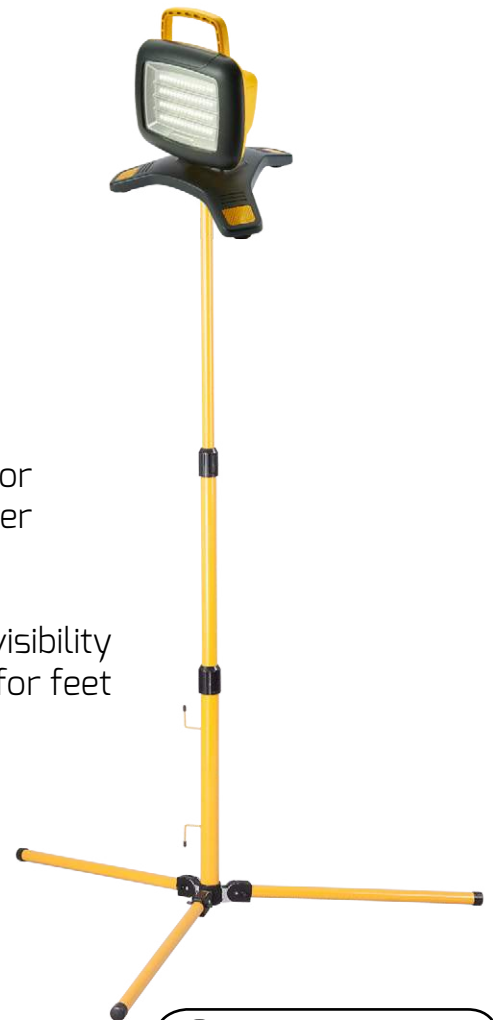

Portable Worklight Range

GALAXY PRO

Powered by Rechargeable

- 3500**
Lumens
- 15m**
Beam Distance
- 2** Light Modes
- Max Run Time**
8 Hours

- Rechargeable Li-ion worklight
- 3500 lumens (HIGH) - 1750 lumens (LOW)
- Runtime: 4 hours (HIGH) - 8 hours (LOW)
- Battery: 7.4V 13.2 Ah Lithium-ion
- Storage on the reverse for mains charger

Optional magnetic feet

Tripod mount

+ Optional extras:
Magnetic feet
Vehicle charger
1.7m Tripod

Specifications

Light Output	3500 1750 Lumens
Light Beam	15m Flood beam
Battery	7.4V 13.2 Ah Lithium-ion
Charge Time	8hrs
Dimensions	(L) 310 (W) 350 (D) 285mm
Power Modes	High and Low
Runtime	Runtime full 4hrs, low 8hrs
Product Weight (kg)	1.52kg including charger
Weather Resistance	Designed to meet IP54
Part No.	NSGALAXYPRO
Part No. Tripod	SPTRIPOD1.7

Galaxy Pro

Change the angle to suit your need

Magnetic feet (optional)

Fold down handle

Storage for mains charger

High visibility stickers for feet

Product	Part No.	Dimensions
1.7m Tripod	SPTRIPOD1.7	(L)660 (Dia.)150mm
Magnetic Feet	SPGALAXYPROMAG	(H) 7mm (Dia.) 30mm

+ Optional extras:
1.7m Tripod
Magnetic feet